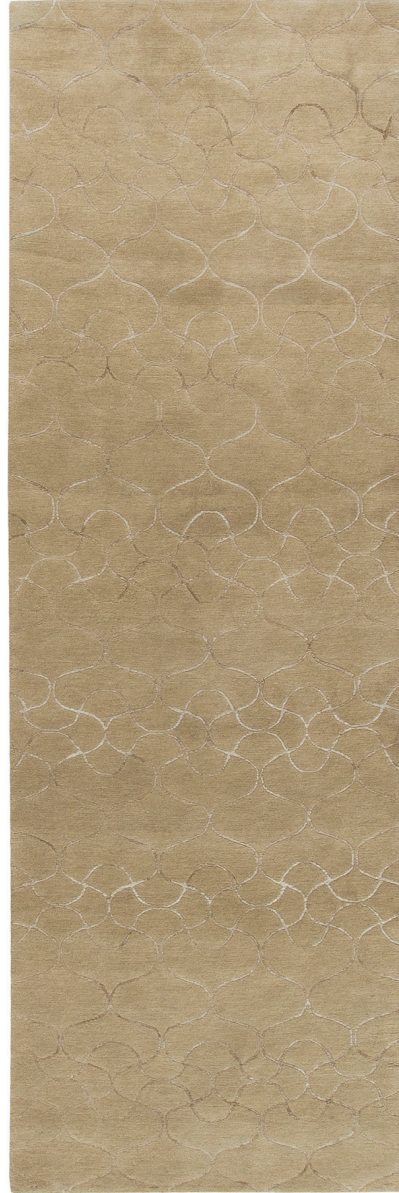

ODEGARD CARPETS
RHYTHMS COLLECTION

Ogee shown in sahara
Sample Detail
NimaTashi-Silk quality

Ogee shown in sahara
Sample Detail
NimaTashi-Silk quality

Ogee shown in sahara
Nima Tashi-Silk quality
Size Shown 3' x 10'
Custom Sizes & Colors Available