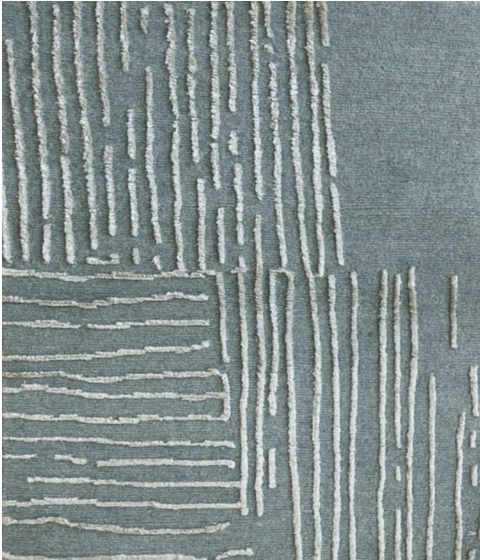

# ODEGARD CARPETS

## SASHIKO COLLECTION

Drift Modern shown in sky grey  
Sample Detail  
Nima Tashi-Silk Hi/Low Pile Quality

Drift Modern shown in sky grey  
Sample Detail  
Nima Tashi-Silk Hi/Low Pile Quality

© ODEGARD CARPETS

Drift Modern shown in sky grey  
Design Rendering

- \*For color and design reference only.
- \*Please refer to color poms for color reference.
- \*Finished rug may vary slightly from rendering.