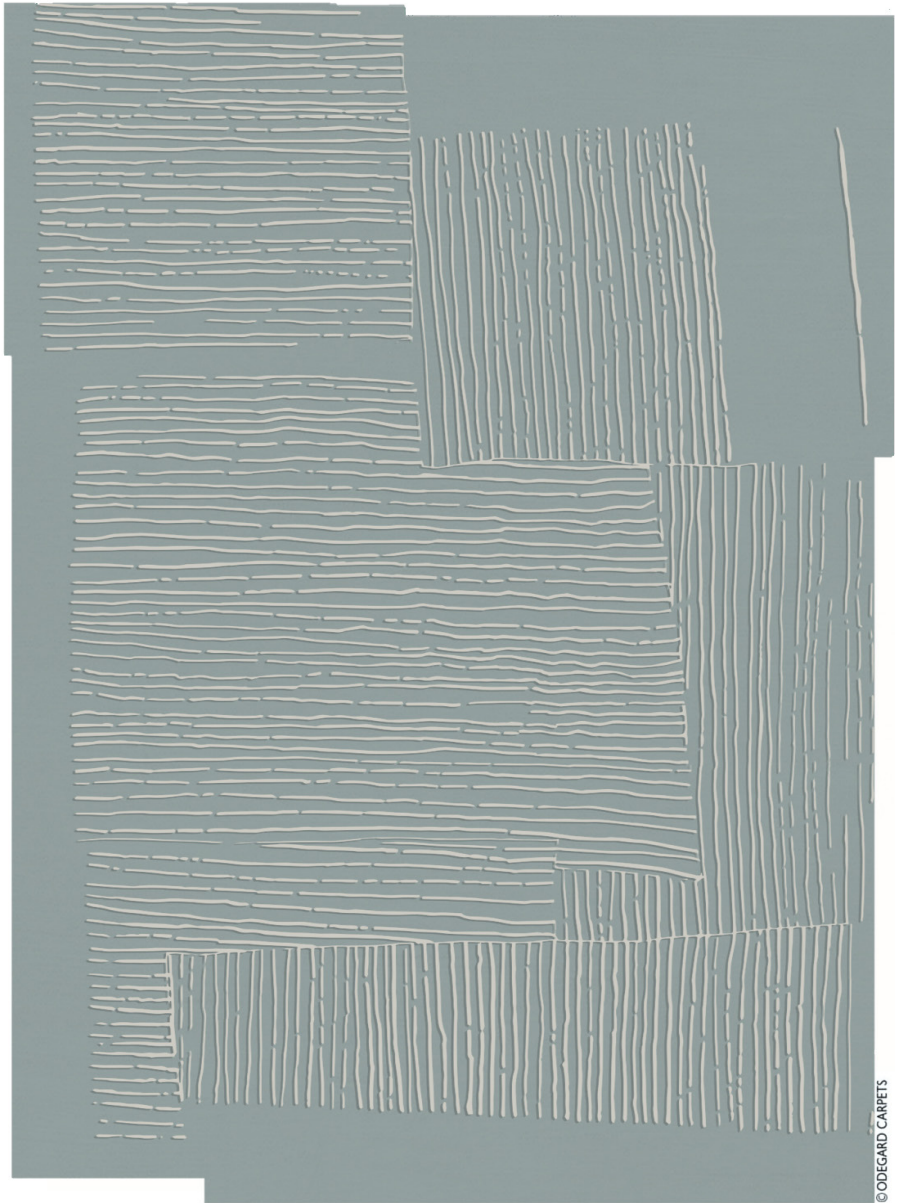

# ODEGARD CARPETS

## SASHIKO COLLECTION

Drift Modern shown in sky grey  
Sample Detail  
Nima Tashi-Silk Hi/Low Pile Quality

Drift Modern shown in sky grey  
Sample Detail  
Nima Tashi-Silk Hi/Low Pile Quality

© ODEGARD CARPETS

Drift Modern shown in sky grey  
Design Rendering

- \*For color and design reference only.
- \*Please refer to color poms for color reference.
- \*Finished rug may vary slightly from rendering.