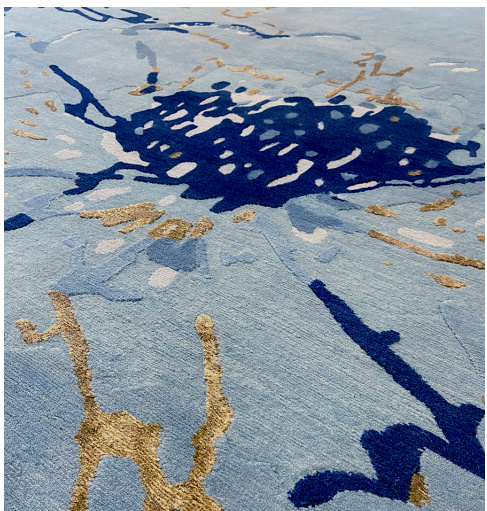

ODEGARD CARPETS  
BOTANICA COLLECTION

Anemones shown in capri  
Sample Detail  
Gyaba-Silk quality

Anemones shown in capri  
Sample Detail  
Gyaba-Silk quality

Anemones shown in capri  
Gyaba-Silk quality  
Size Shown 9' x 12'  
Custom Sizes & Colors Available