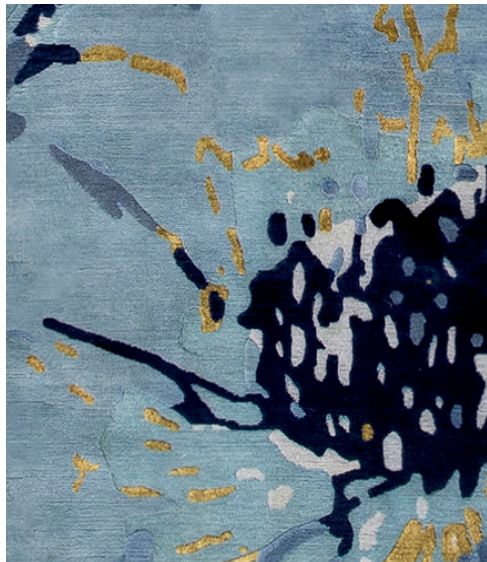

ODEGARD CARPETS  
BOTANICA COLLECTION

Anemones shown in capri  
Sample Detail  
Gyaba-Silk quality

Anemones shown in capri  
Sample Detail  
Gyaba-Silk quality

Anemones shown in capri  
Gyaba-Silk quality  
Size Shown 9' x 12'  
Custom Sizes & Colors Available